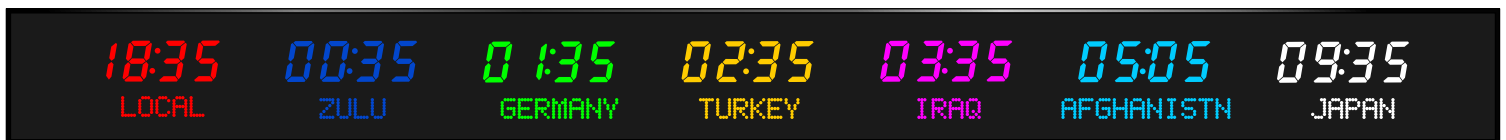

3618 Style Time Zone Clocks

Model	Physical	Maximum		Displays			Viewing	Dimensions		
	Positions	Pages	Zones	Time	Date	Label	Distance	H	W	D
3618A	2	7	14	1.8"	2.0"	1.2"	40 ft.	26.25	15.25	3.25
3618B	3	5	15	1.8"	2.0"	1.2"	40 ft.	33.25	15.25	3.25
3618C	4	4	16	1.8"	2.0"	1.2"	40 ft.	40.25	15.25	3.25
3618D	5	3	15	1.8"	2.0"	1.2"	40 ft.	47.25	15.25	3.25
3618E	6	3	18	1.8"	2.0"	1.2"	40 ft.	54.25	15.25	3.25
3618F	2	7	14	2.5"	2.0"	1.2"	75 ft.	28.25	15.25	3.25
3618G	3	5	15	2.5"	2.0"	1.2"	75 ft.	36.25	15.25	3.25
3618H	4	4	16	2.5"	2.0"	1.2"	75 ft.	44.25	15.25	3.25
3618I	5	3	15	2.5"	2.0"	1.2"	75 ft.	52.25	15.25	3.25
3618J	6	3	18	2.5"	2.0"	1.2"	75 ft.	60.25	15.25	3.25
3618K	2	7	14	4.0"	2.0"	2.0"	100 ft.	36.25	24.25	3.25
3618L	3	5	15	4.0"	2.0"	2.0"	100 ft.	48.25	24.25	3.25
3618M	4	4	16	4.0"	2.0"	2.0"	100 ft.	60.25	24.25	3.25
3618N	5	3	15	4.0"	2.0"	2.0"	100 ft.	72.25	24.25	3.25
3618O	6	3	18	4.0"	2.0"	2.0"	100 ft.	84.25	24.25	3.25

User Changeable Multi-Color LED Colors

Red

Blue

Green

Yellow

Magenta

Cyan

White

Email: sales@brgproducts.com
Web Site: <http://www.brgproducts.com>

600 N River Street • Derby, Kansas 67037
800-295-0220 • 316-788-2000
Fax: 316-788-7080